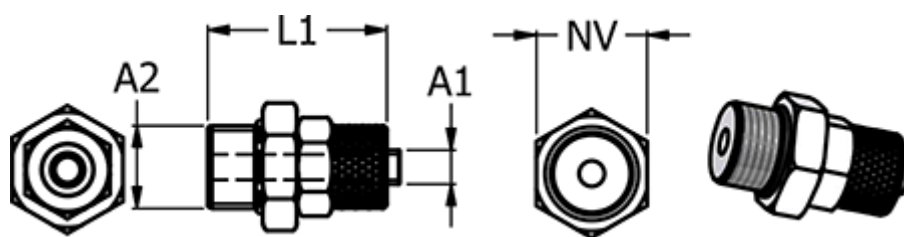

Article number: 586111185

Description: Push-on fitting 11.1018-5, metal  $\text{Ø}5/3\text{-G } 1/8\text{'}$  without O-ring  
Straight connector

## Measures

Hose Diameter A2	= 5/3
L1	= 23
NV	= 14
Thread A2	= G 1/8"